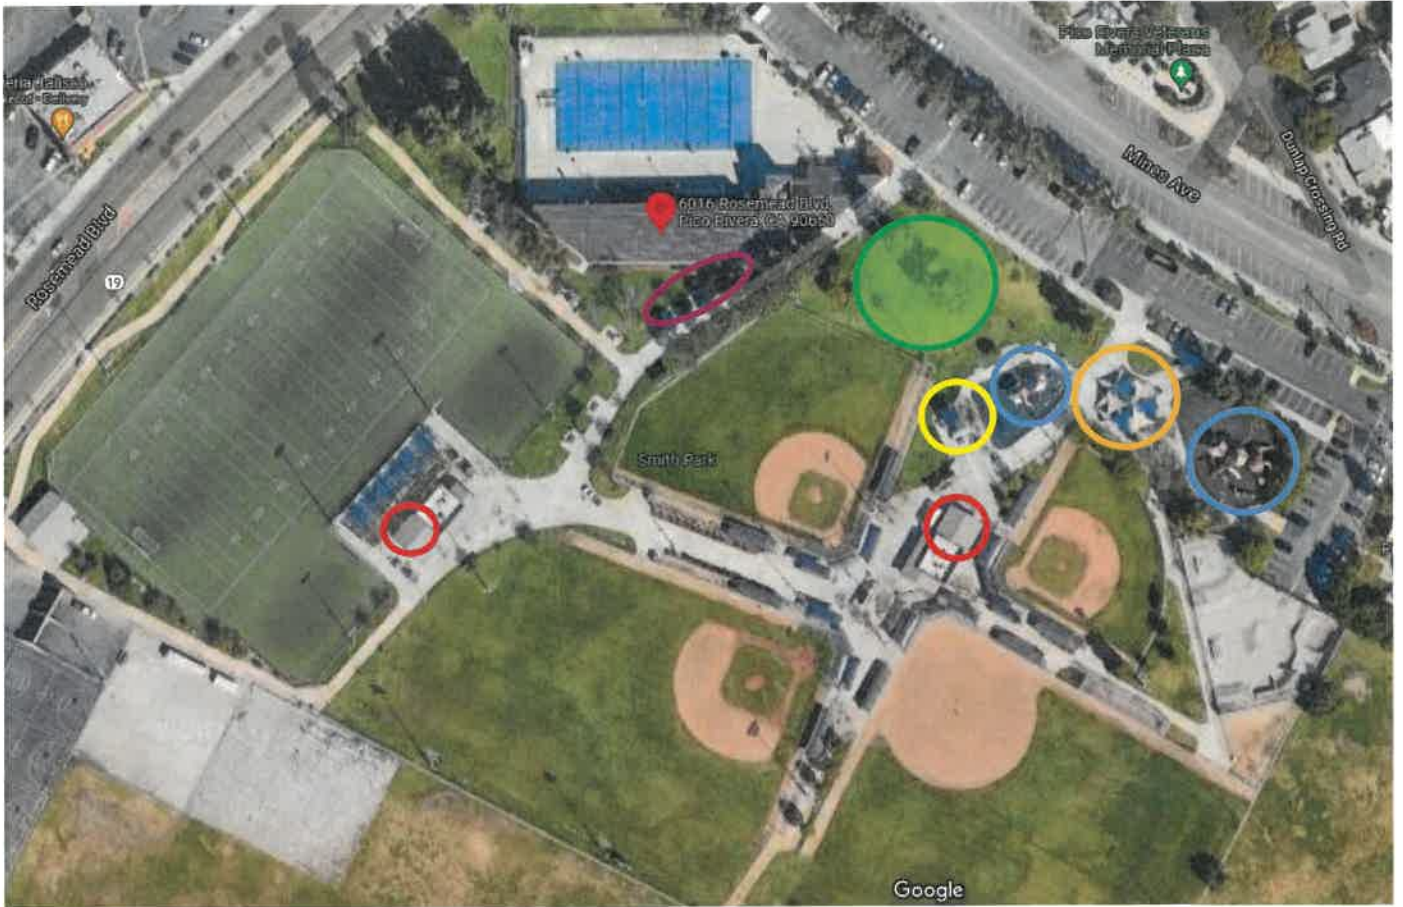

# SMITH PARK 6016 Rosemead Blvd.

-  Gazebo (Large)
-  Gazebo (Small)
-  Playground
-  Approved Inflatable Jumper Area
-  Picnic Tables (first come, first serve)
-  Public Restrooms