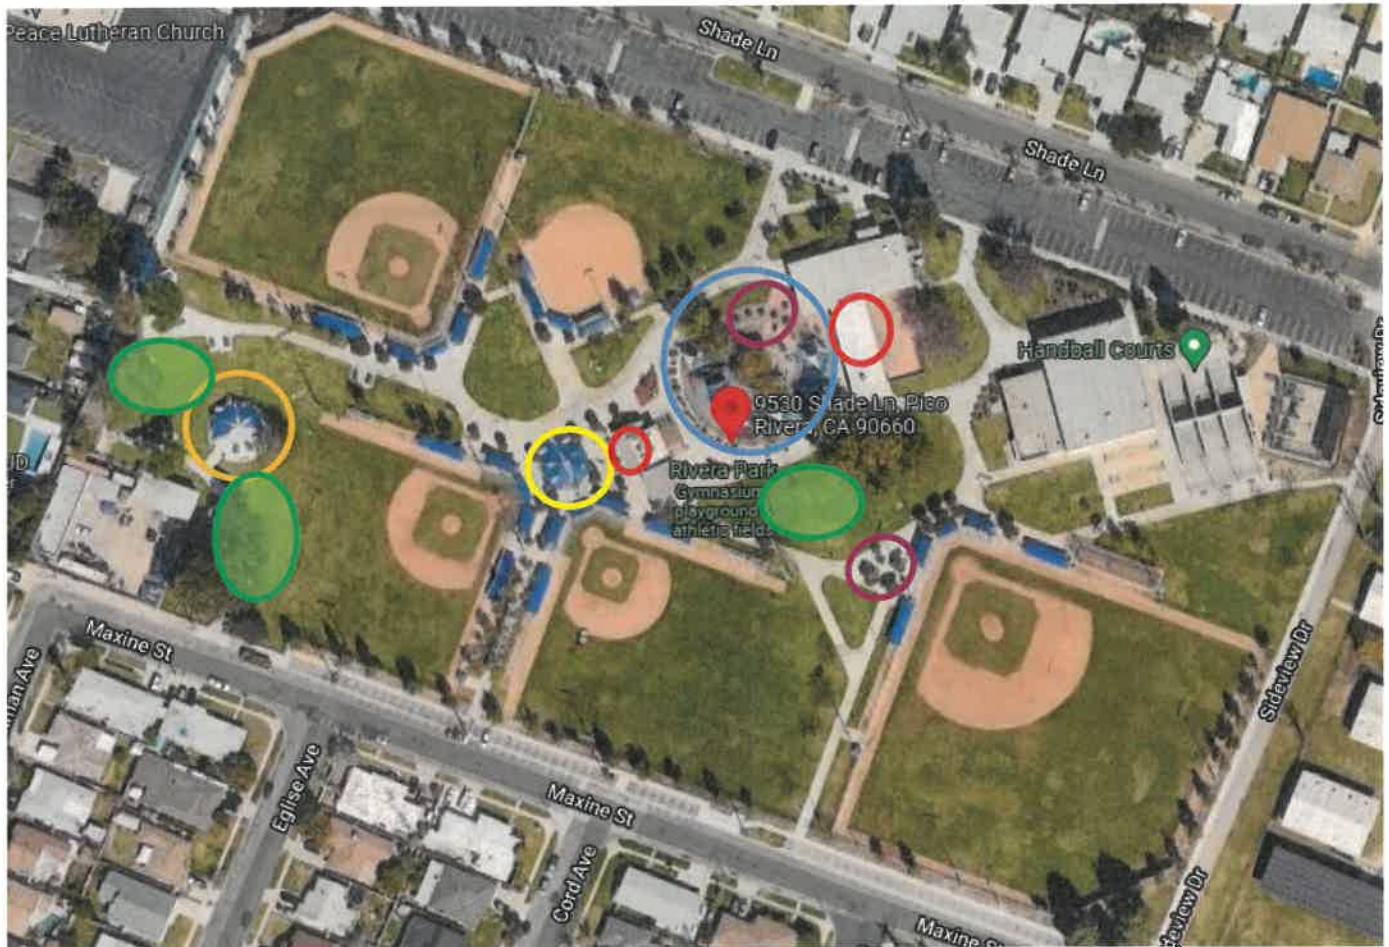

RIVERA PARK

9530 Shade Lane

-  **Gazebo (West)**
-  **Gazebo (first come, first serve)**
-  **Playground**
-  **Approved Inflatable Jumper Area**
-  **Picnic Tables (first come, first serve)**
-  **Public Restrooms**