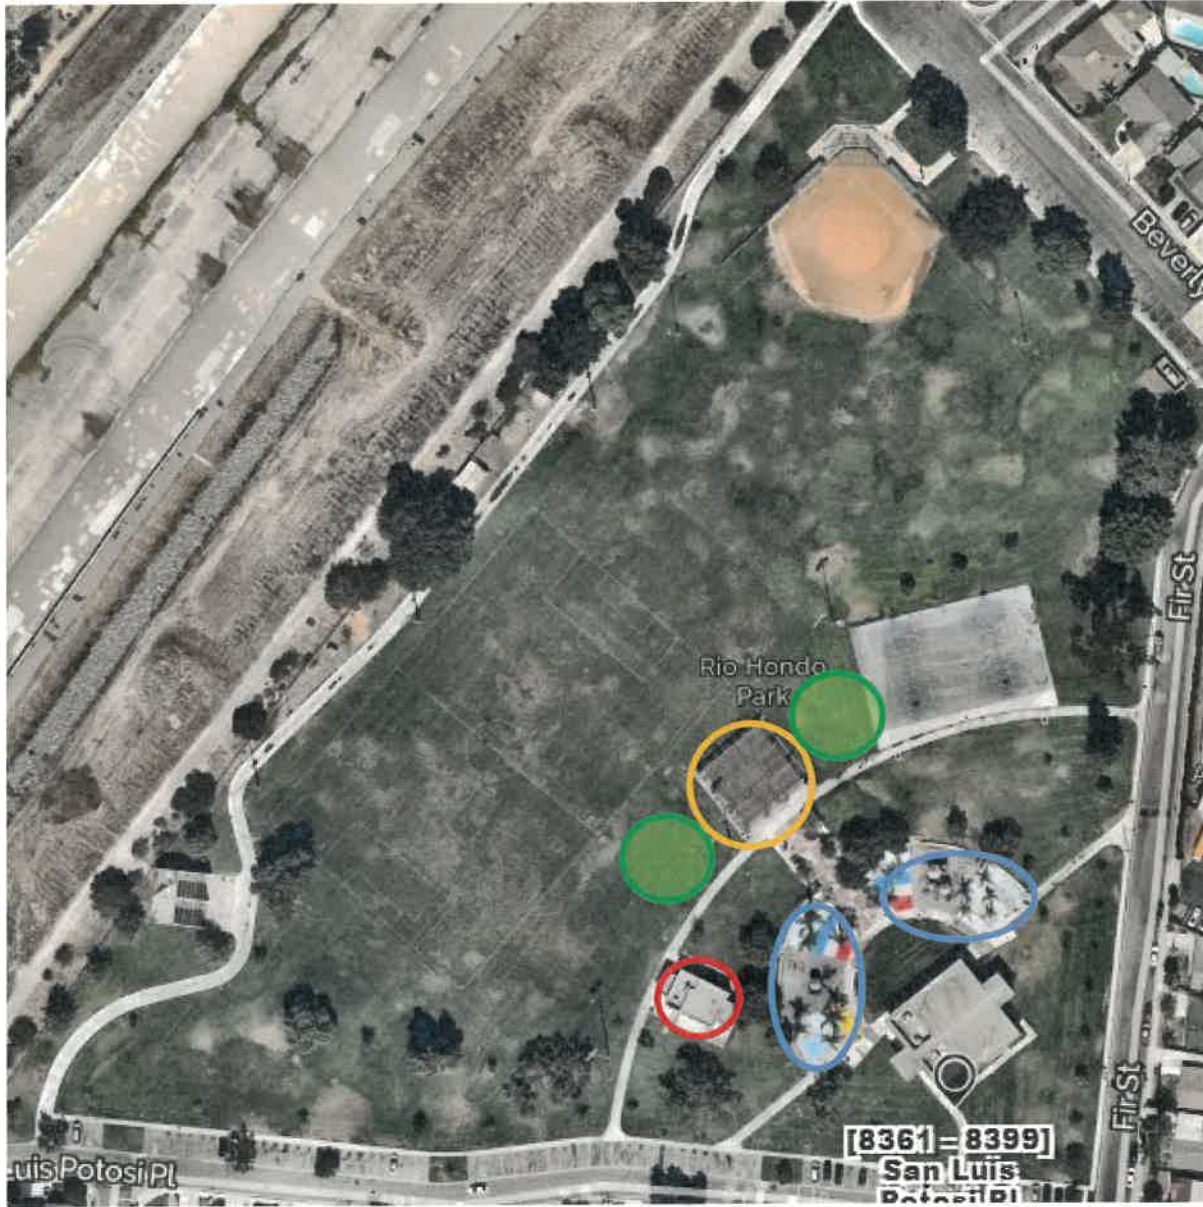

RIO HONDO PARK

8421 San Luis Potosi Place

-  Gazebo
-  Playground
-  Approved Inflatable Jumper Area
-  Public Restrooms